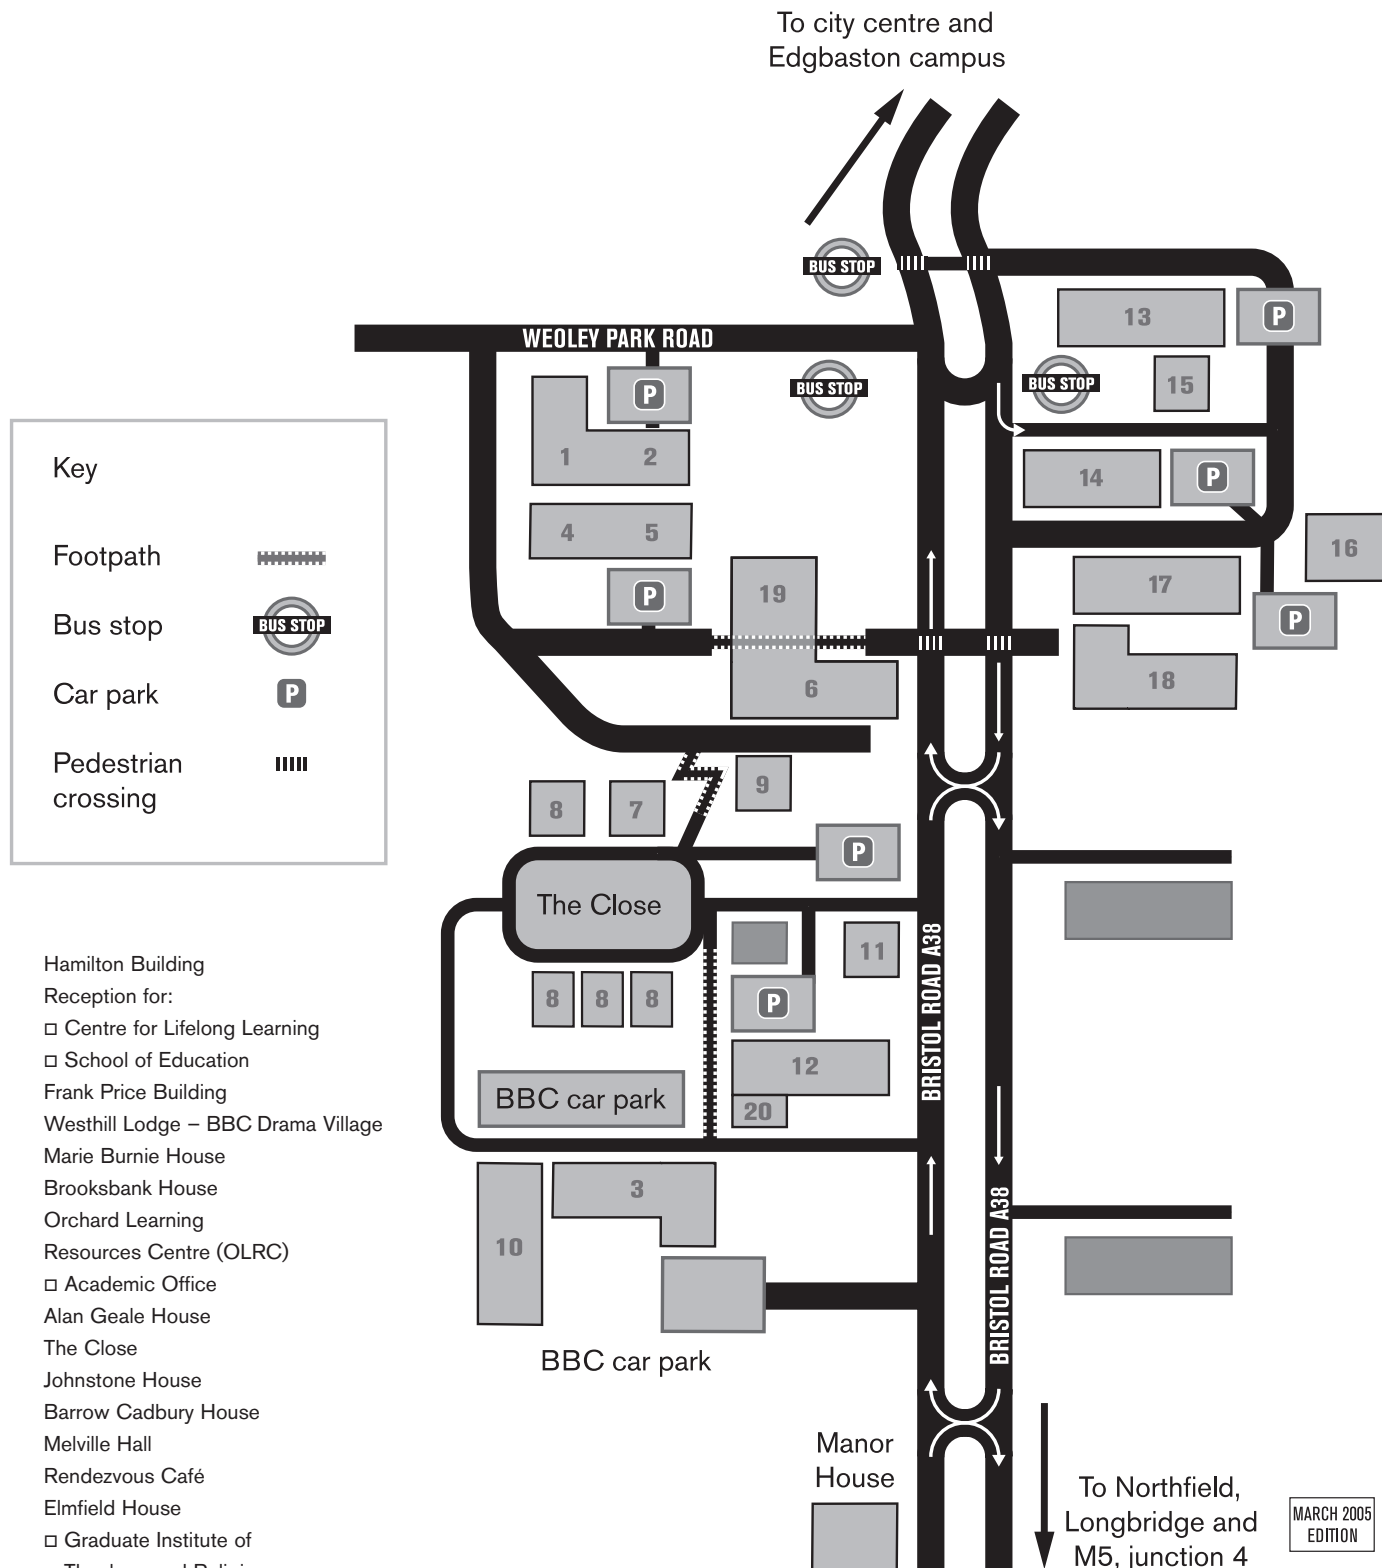

Selly Oak campus

MARCH 2005
EDITION

Selly Oak campus

- 1 Hamilton Building
Reception for:
 - Centre for Lifelong Learning
 - School of Education
- 2 Frank Price Building
- 3 Westhill Lodge – BBC Drama Village
- 4 Marie Burnie House
- 5 Brooksbank House
- 6 Orchard Learning
Resources Centre (OLRC)
 - Academic Office
- 7 Alan Geale House
- 8 The Close
- 9 Johnstone House
- 10 Barrow Cadbury House
- 11 Melville Hall
- 12 Rendezvous Café
- 13 Elmfield House
 - Graduate Institute of
Theology and Religion
 - General English Programme (EISU)
- 14 George Cadbury Hall
- 15 To be decided
- 16 Kingfisher Buildings (Oaks Day Nursery)
- 17 Selly Oak Visual Arts Centre
- 18 Gymnasium (Sports Teaching Facility)
- 19 OLRC Teaching Centre
- 20 Chapel

Selly Oak campus

Key

- Footpath
- Bus stop
- Car park
- Pedestrian crossing

- 1 Hamilton Building
Reception for:
□ Centre for Lifelong Learning
□ School of Education
- 2 Frank Price Building
- 3 Westhill Lodge – BBC Drama Village
- 4 Marie Burnie House
- 5 Brooksbank House
- 6 Orchard Learning
Resources Centre (OLRC)
□ Academic Office
- 7 Alan Geale House
- 8 The Close
- 9 Johnstone House
- 10 Barrow Cadbury House
- 11 Melville Hall
- 12 Rendezvous Café
- 13 Elmfield House
□ Graduate Institute of
Theology and Religion
□ General English Programme (EISU)
- 14 George Cadbury Hall
- 15 To be decided
- 16 Kingfisher Buildings (Oaks Day Nursery)
- 17 Selly Oak Visual Arts Centre
- 18 Gymnasium (Sports Teaching Facility)
- 19 OLRC Teaching Centre
- 20 Chapel