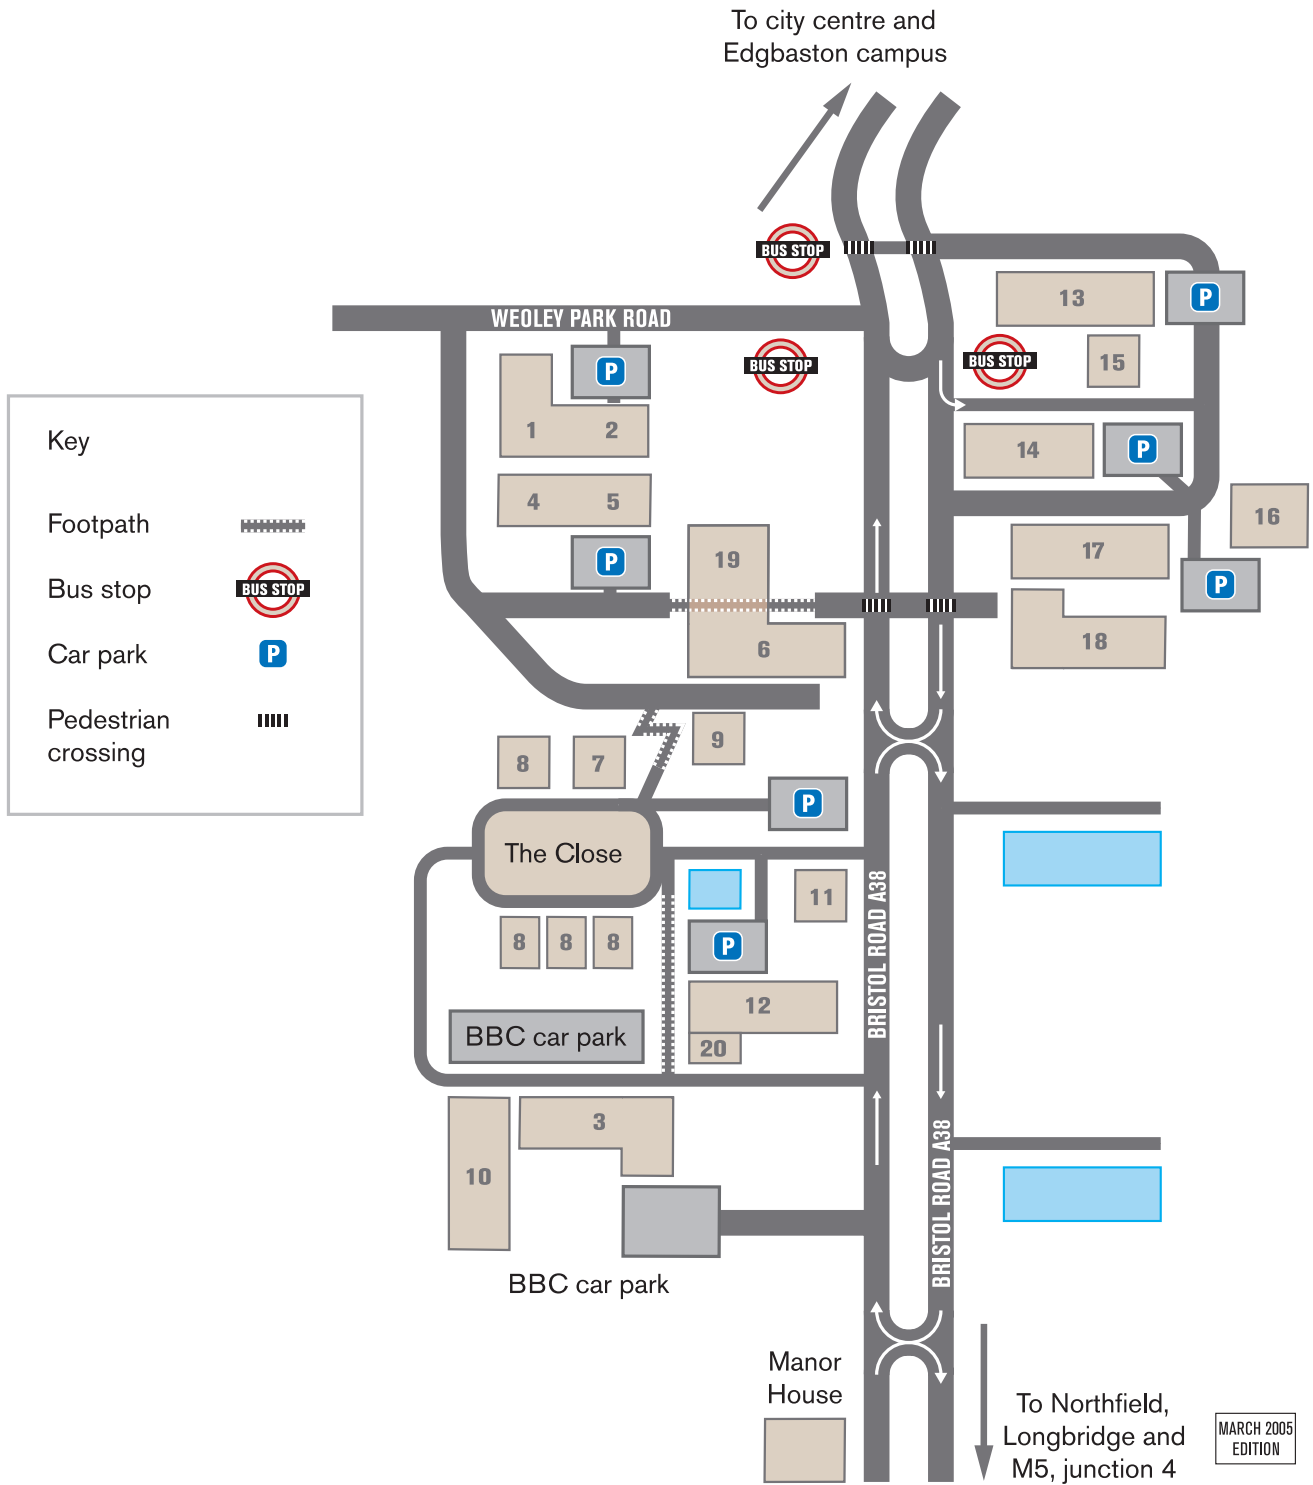

Selly Oak campus

MARCH 2005
EDITION

Selly Oak campus

- 1 Hamilton Building
Reception for:
 - Centre for Lifelong Learning
 - School of Education
- 2 Frank Price Building
- 3 Westhill Lodge – BBC Drama Village
- 4 Marie Burnie House
- 5 Brooksbank House
- 6 Orchard Learning
Resources Centre (OLRC)
 - Academic Office
- 7 Alan Geale House
- 8 The Close
- 9 Johnstone House
- 10 Barrow Cadbury House
- 11 Melville Hall
- 12 Rendezvous Café
- 13 Elmfield House
 - Graduate Institute of
Theology and Religion
 - General English Programme (EISU)
- 14 George Cadbury Hall
- 15 To be decided
- 16 Kingfisher Buildings (Oaks Day Nursery)
- 17 Selly Oak Visual Arts Centre
- 18 Gymnasium (Sports Teaching Facility)
- 19 OLRC Teaching Centre
- 20 Chapel

Selly Oak campus

Key

- Footpath
- Bus stop
- Car park
- Pedestrian crossing

- 1 Hamilton Building
Reception for:
□ Centre for Lifelong Learning
□ School of Education
- 2 Frank Price Building
- 3 Westhill Lodge – BBC Drama Village
- 4 Marie Burnie House
- 5 Brooksbank House
- 6 Orchard Learning
Resources Centre (OLRC)
□ Academic Office
- 7 Alan Geale House
- 8 The Close
- 9 Johnstone House
- 10 Barrow Cadbury House
- 11 Melville Hall
- 12 Rendezvous Café
- 13 Elmfield House
□ Graduate Institute of
Theology and Religion
□ General English Programme (EISU)
- 14 George Cadbury Hall
- 15 To be decided
- 16 Kingfisher Buildings (Oaks Day Nursery)
- 17 Selly Oak Visual Arts Centre
- 18 Gymnasium (Sports Teaching Facility)
- 19 OLRC Teaching Centre
- 20 Chapel